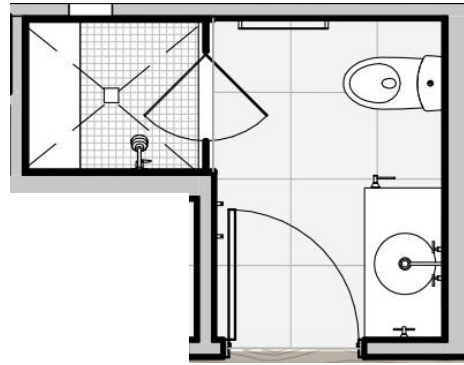

PORCELAIN FLOOR TILE  
Boston Bone  
Main Floor - 24" x 24"  
Shower Floor - 2" x 8"

Floor plans and elevations are for reference to represent finishes but vary by plan

SCONCE  
Arteriors - Giles  
Antique Brass & Bronze