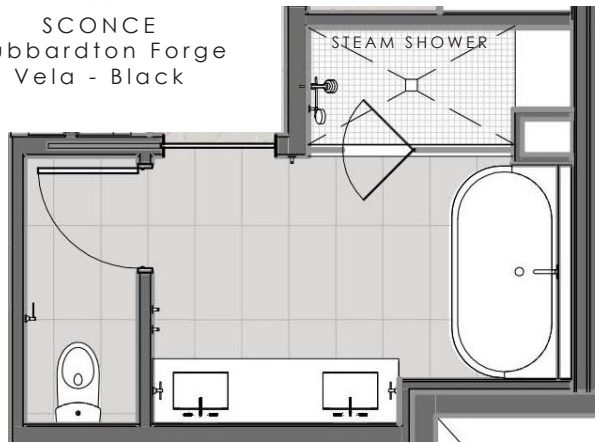

Floor plans and elevations are for reference to represent finishes but vary by plan