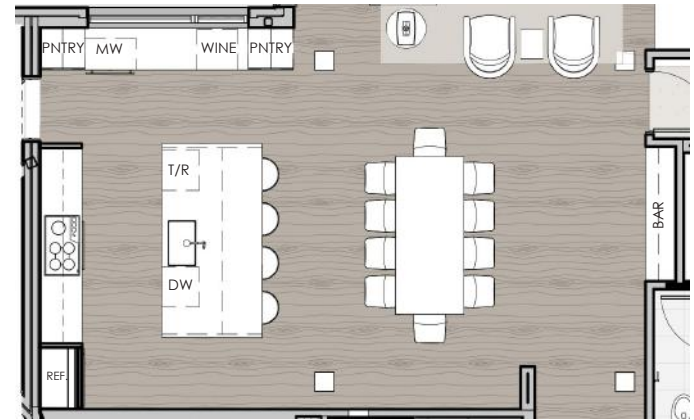

# KITCHEN

APPLIANCES + PLUMBING FIXTURES

01

04

06

01 HOOD INSERT  
Zephyr

02 INDUCTION COOK TOP  
Wolf - 36"

03 WALL OVEN  
Wolf - 30"