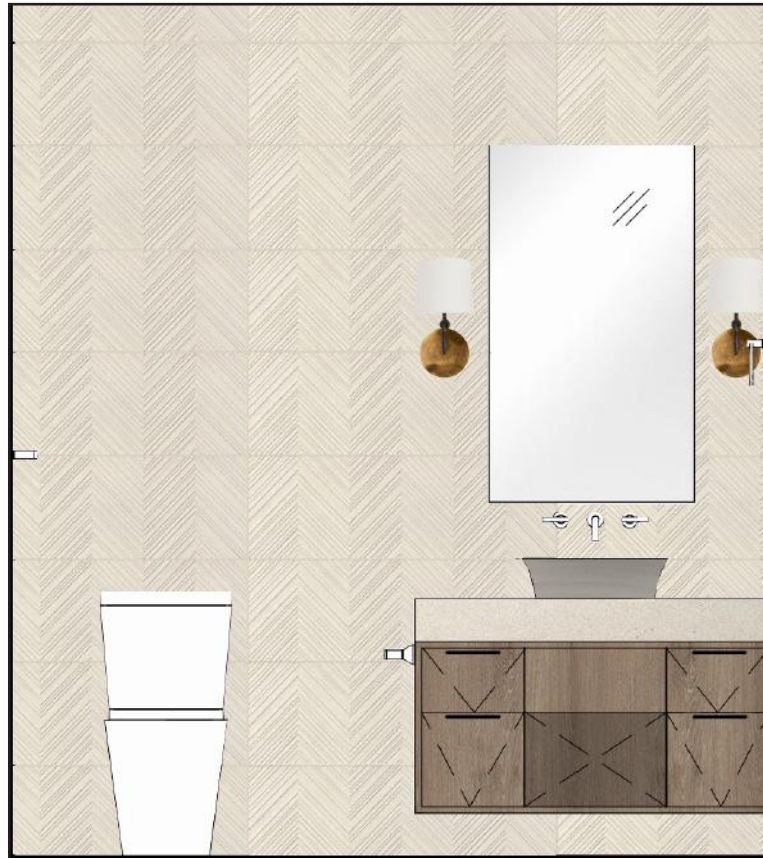

Floor plans and elevations are for reference to represent finishes but vary by plan